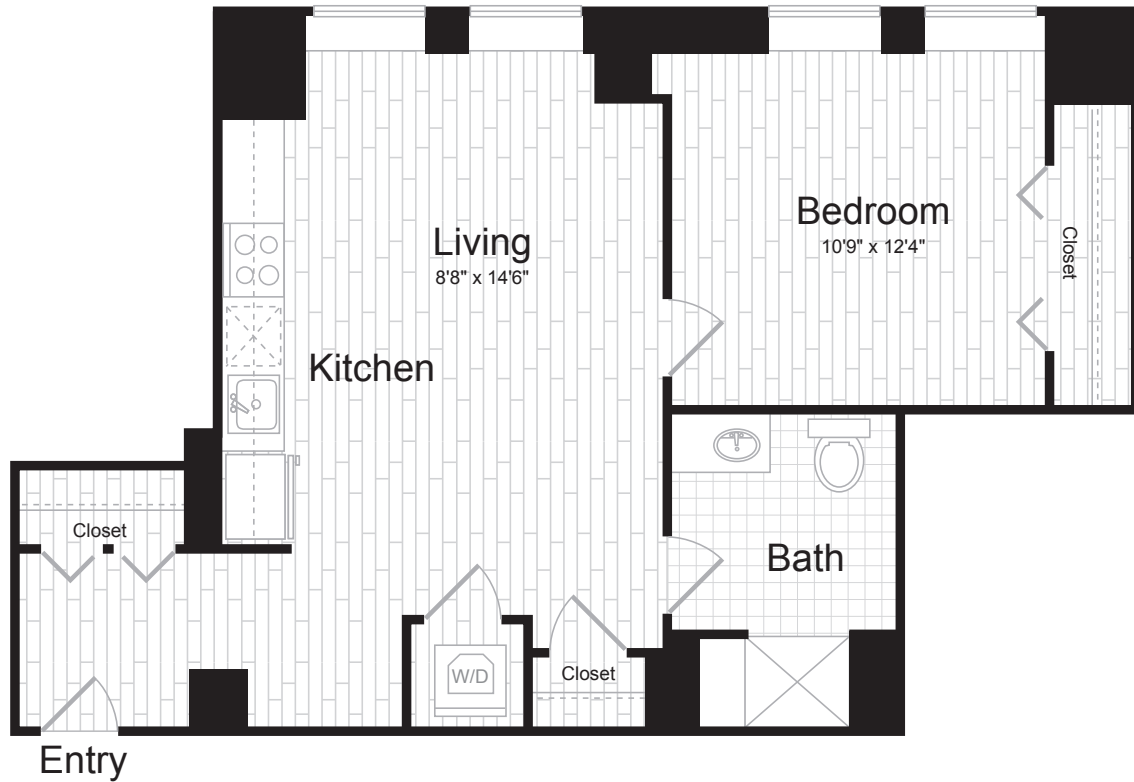

1 BR D

1 BED / 1 BATH

552

SQ. FT.

 THE TREASURY	101 South Salina Street Syracuse, NY 13202
	www.liveatthetresury.com

* Pricing and availability are subject to change. Rent is based on monthly frequency. Additional fees may apply, such as but not limited to package delivery, trash, water, amenities, etc.

** Floorplans are artist's rendering. All dimensions are approximate. Actual product and specifications may vary in dimension or detail. Not all features are available in every apartment. Please see a representative for details.