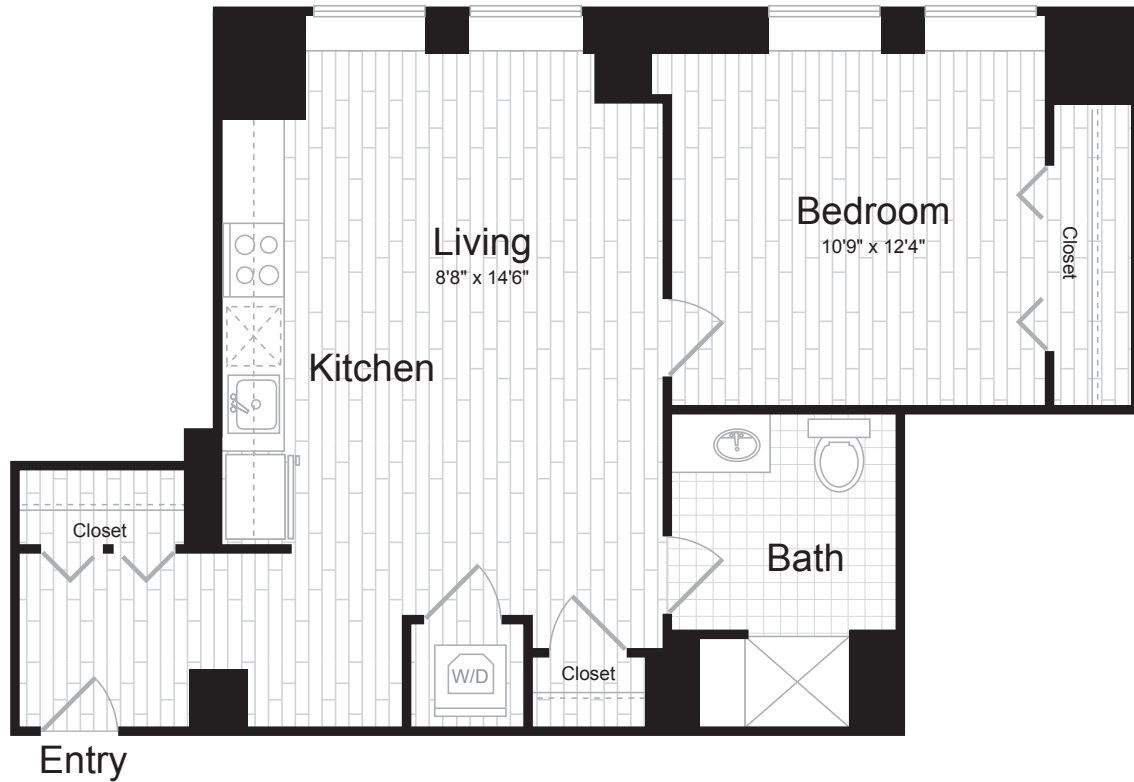

1 BR D

1 BED / 1 BATH

552

SQ. FT.

 THE TREASURY	101 South Salina Street Syracuse, NY 13202
	www.liveatthetresury.com

Floor plans are artist's rendering. All dimensions are approximate. Actual product and specifications may vary in dimension or detail. Not all features are available in every rental. Please see a representative for details.