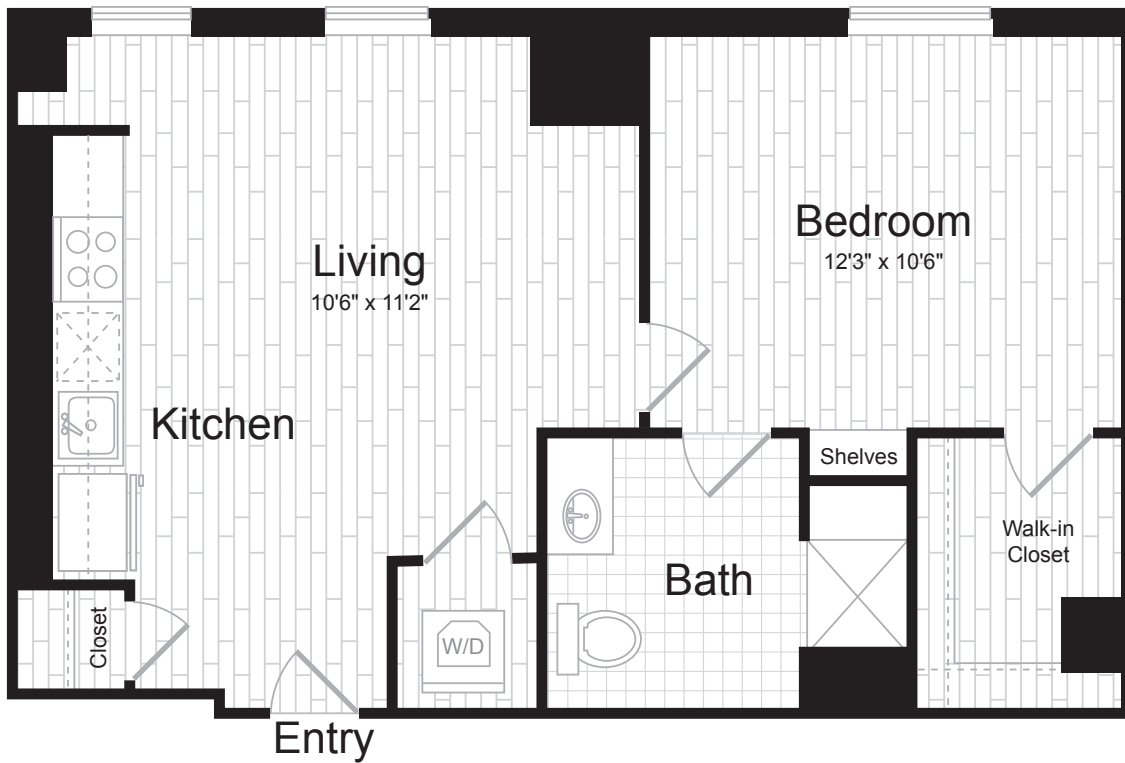

1 BR E

1 BED / 1 BATH

512

SQ. FT.

 THE TREASURY	101 South Salina Street Syracuse, NY 13202
	www.liveatthetresury.com

* Pricing and availability are subject to change. Rent is based on monthly frequency. Additional fees may apply, such as but not limited to package delivery, trash, water, amenities, etc.

** Floorplans are artist's rendering. All dimensions are approximate. Actual product and specifications may vary in dimension or detail. Not all features are available in every apartment. Please see a representative for details.