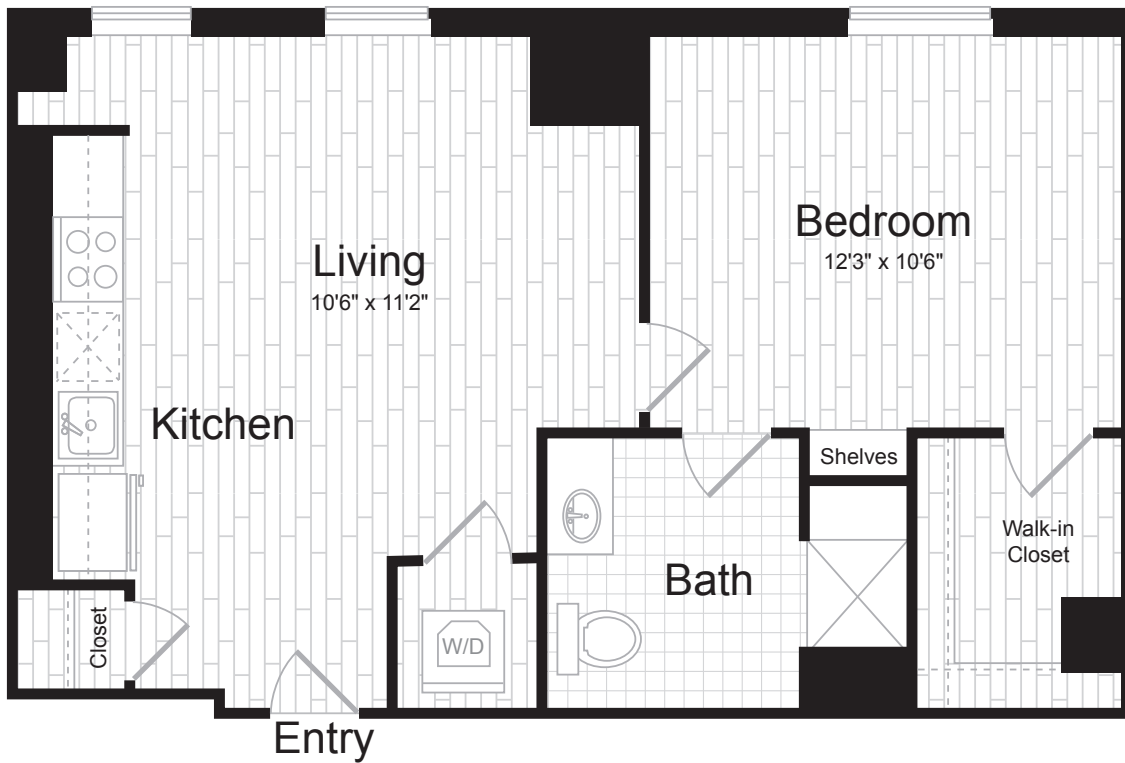

1 BR E

1 BED / 1 BATH

512

SQ. FT.

 THE TREASURY	101 South Salina Street Syracuse, NY 13202
	www.liveatthetresury.com

Floor plans are artist's rendering. All dimensions are approximate. Actual product and specifications may vary in dimension or detail. Not all features are available in every rental. Please see a representative for details.