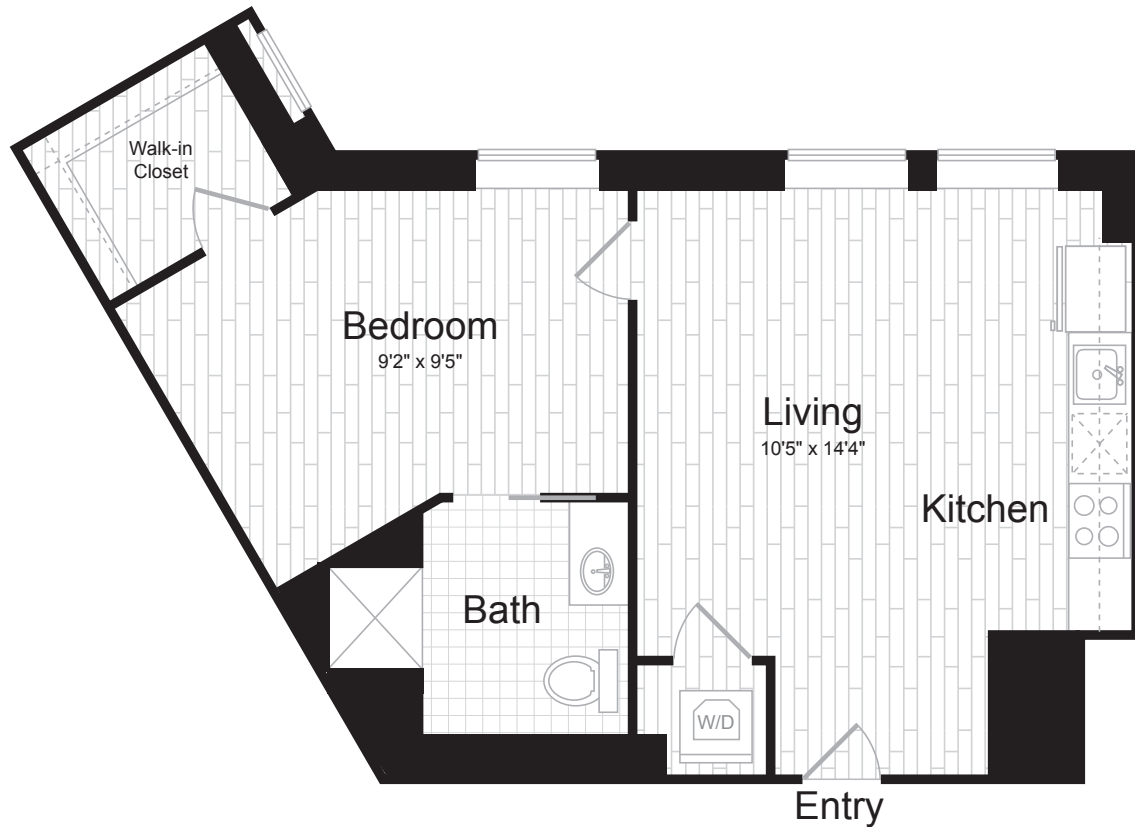

1 BR F

1 BED / 1 BATH

503

SQ. FT.

 THE TREASURY	101 South Salina Street Syracuse, NY 13202
	www.liveatthetresury.com

Floor plans are artist's rendering. All dimensions are approximate. Actual product and specifications may vary in dimension or detail. Not all features are available in every rental. Please see a representative for details.