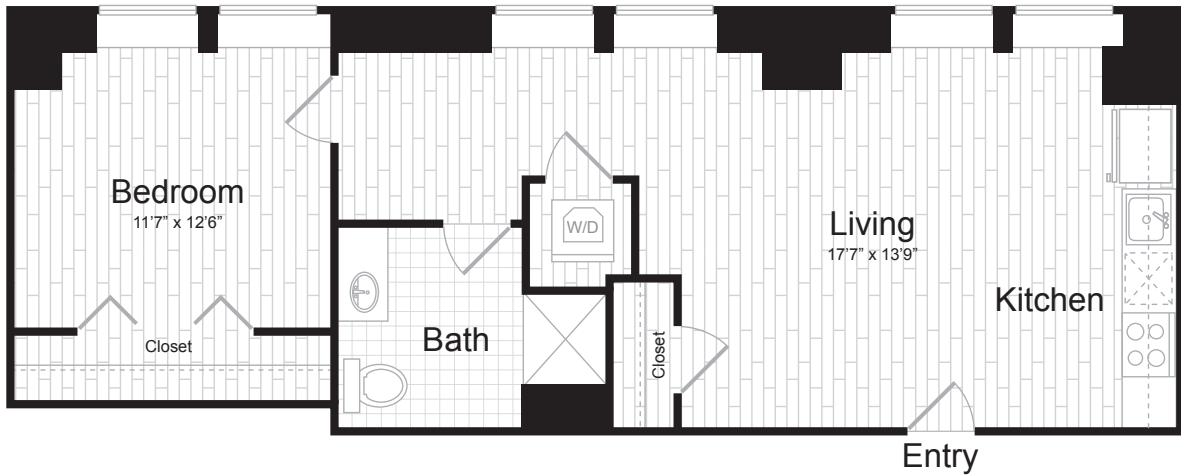

1 BR G

1 BED / 1 BATH

546

SQ. FT.

 THE TREASURY	101 South Salina Street Syracuse, NY 13202
	www.liveatthetresury.com

* Pricing and availability are subject to change. Rent is based on monthly frequency. Additional fees may apply, such as but not limited to package delivery, trash, water, amenities, etc.

** Floorplans are artist's rendering. All dimensions are approximate. Actual product and specifications may vary in dimension or detail. Not all features are available in every apartment. Please see a representative for details.