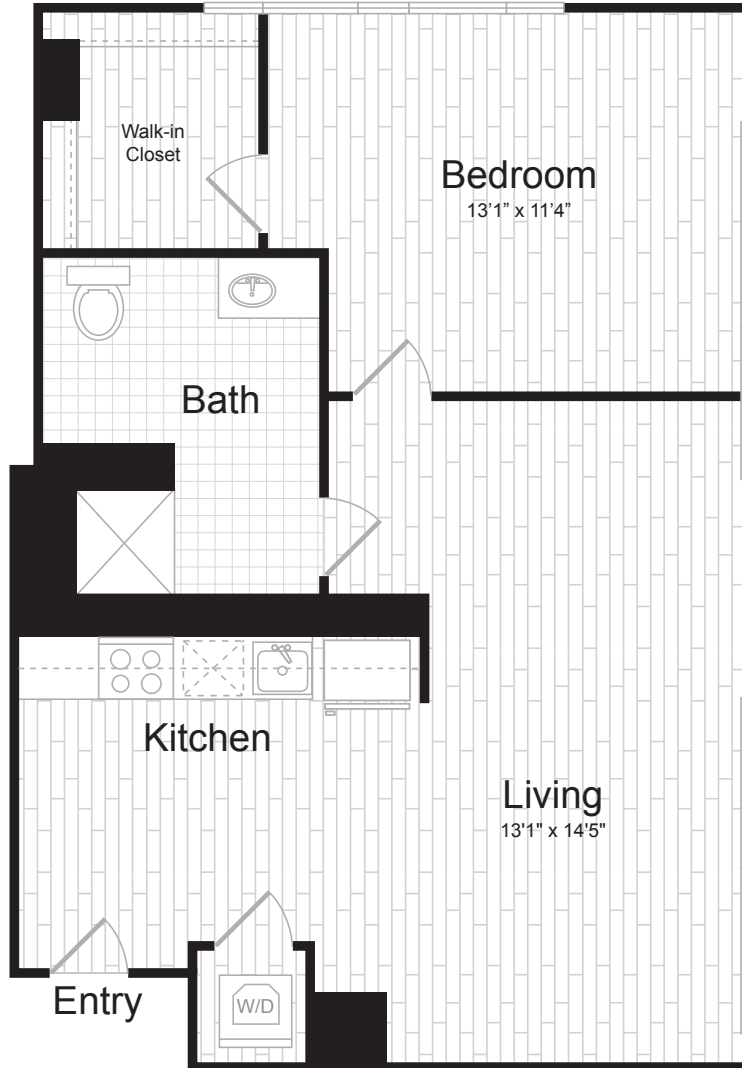

1 BR H

1 BED / 1 BATH

646

SQ. FT.

 THE TREASURY	101 South Salina Street Syracuse, NY 13202
	www.liveatthetresury.com

* Pricing and availability are subject to change. Rent is based on monthly frequency. Additional fees may apply, such as but not limited to package delivery, trash, water, amenities, etc.

** Floorplans are artist's rendering. All dimensions are approximate. Actual product and specifications may vary in dimension or detail. Not all features are available in every apartment. Please see a representative for details.