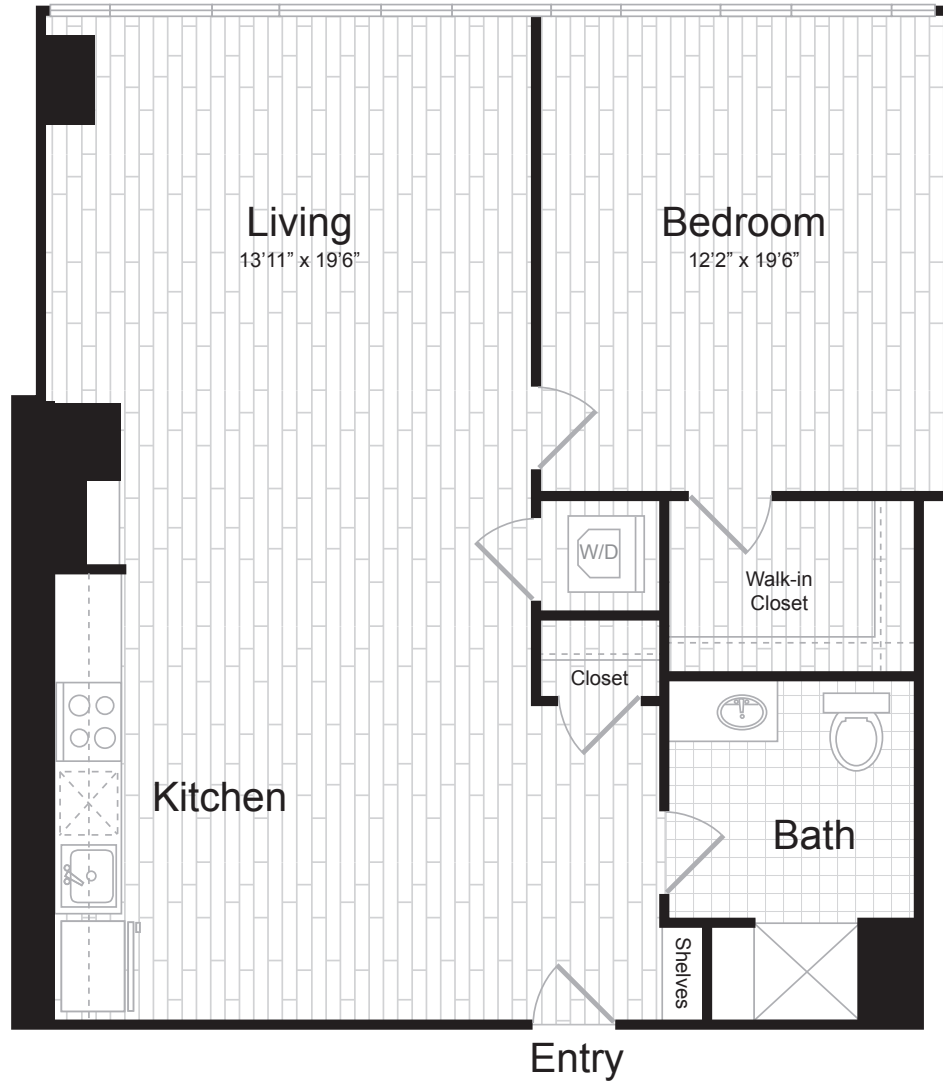

1 BR I.1

1 BED / 1 BATH

722

SQ. FT.

	101 South Salina Street Syracuse, NY 13202
	www.liveatthetresury.com

* Pricing and availability are subject to change. Rent is based on monthly frequency. Additional fees may apply, such as but not limited to package delivery, trash, water, amenities, etc.

** Floorplans are artist's rendering. All dimensions are approximate. Actual product and specifications may vary in dimension or detail. Not all features are available in every apartment. Please see a representative for details.