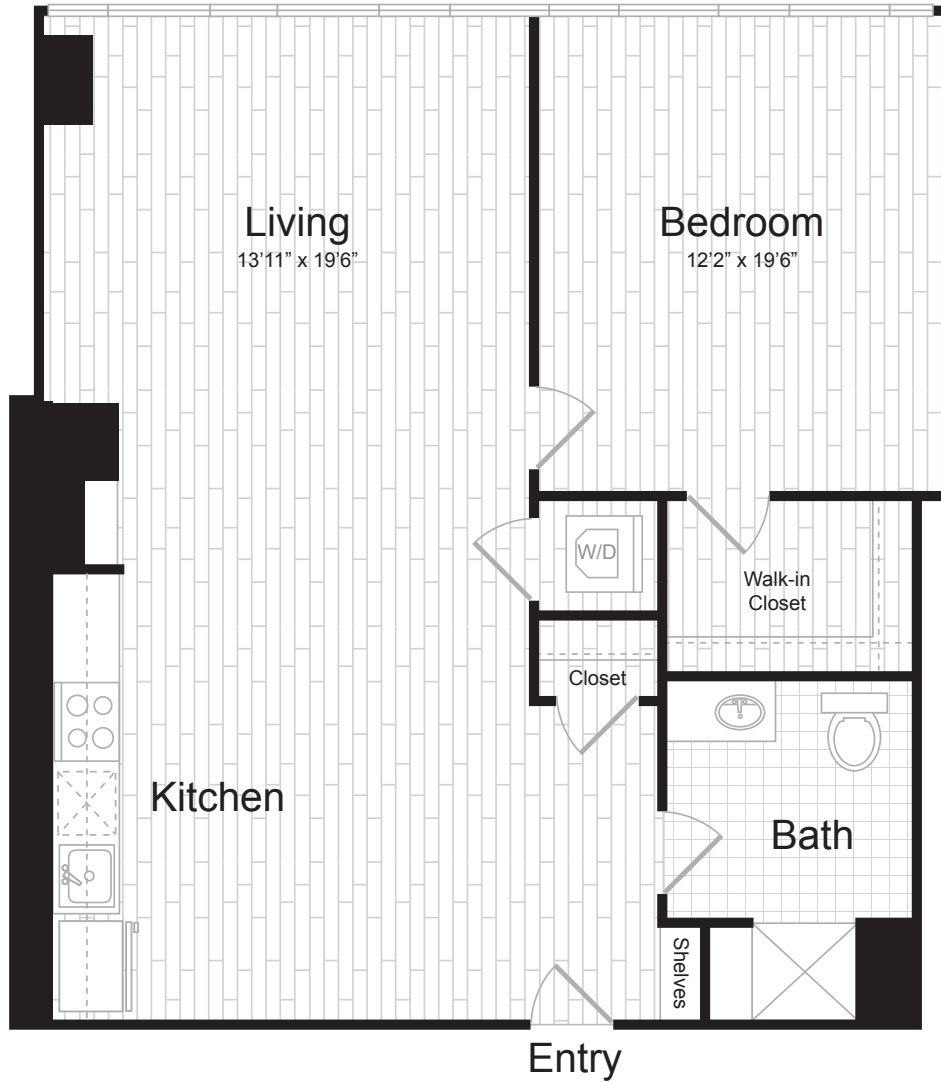

1 BR I.2

1 BED / 1 BATH

708

SQ. FT.

 THE TREASURY	101 South Salina Street Syracuse, NY 13202
	www.liveatthetresury.com

* Pricing and availability are subject to change. Rent is based on monthly frequency. Additional fees may apply, such as but not limited to package delivery, trash, water, amenities, etc.

** Floorplans are artist's rendering. All dimensions are approximate. Actual product and specifications may vary in dimension or detail. Not all features are available in every apartment. Please see a representative for details.