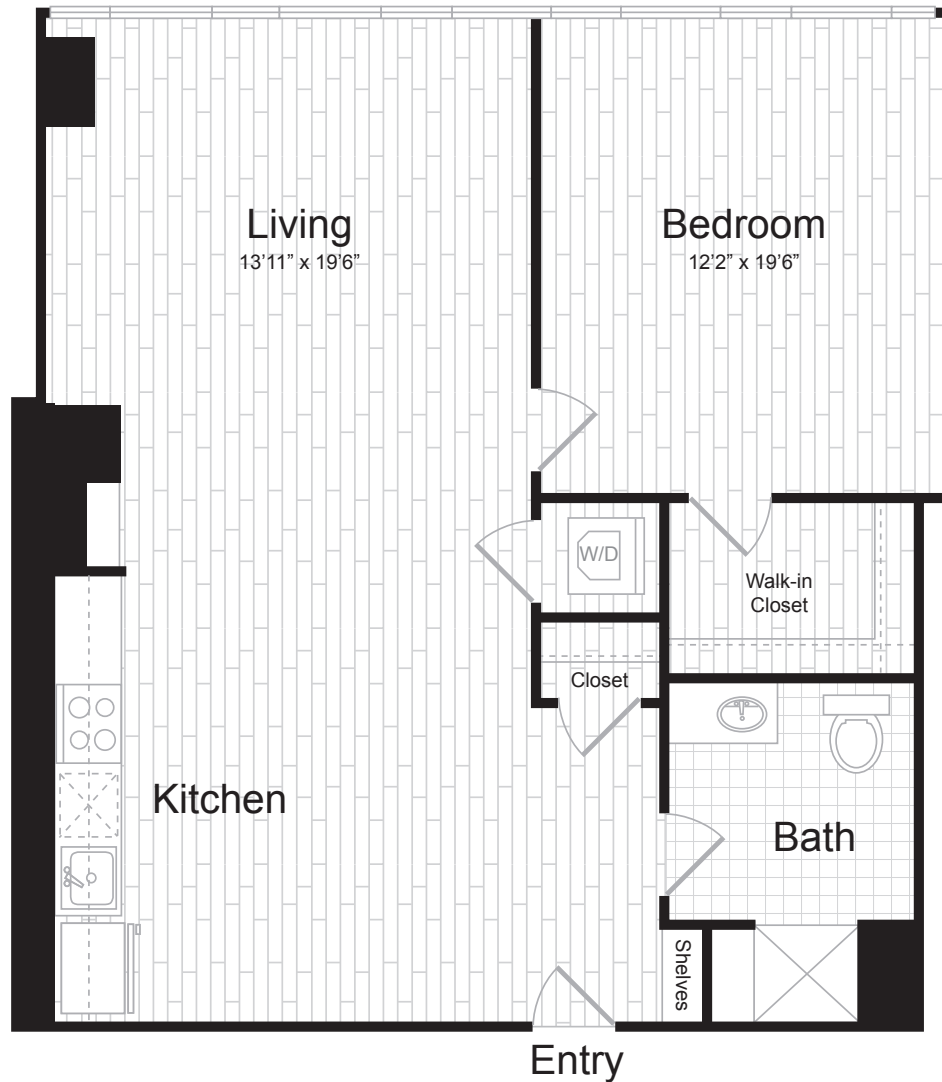

1 BR I.3

1 BED / 1 BATH

734

SQ. FT.

	101 South Salina Street Syracuse, NY 13202
	www.liveatthetresury.com

Floor plans are artist's rendering. All dimensions are approximate. Actual product and specifications may vary in dimension or detail. Not all features are available in every rental. Please see a representative for details.