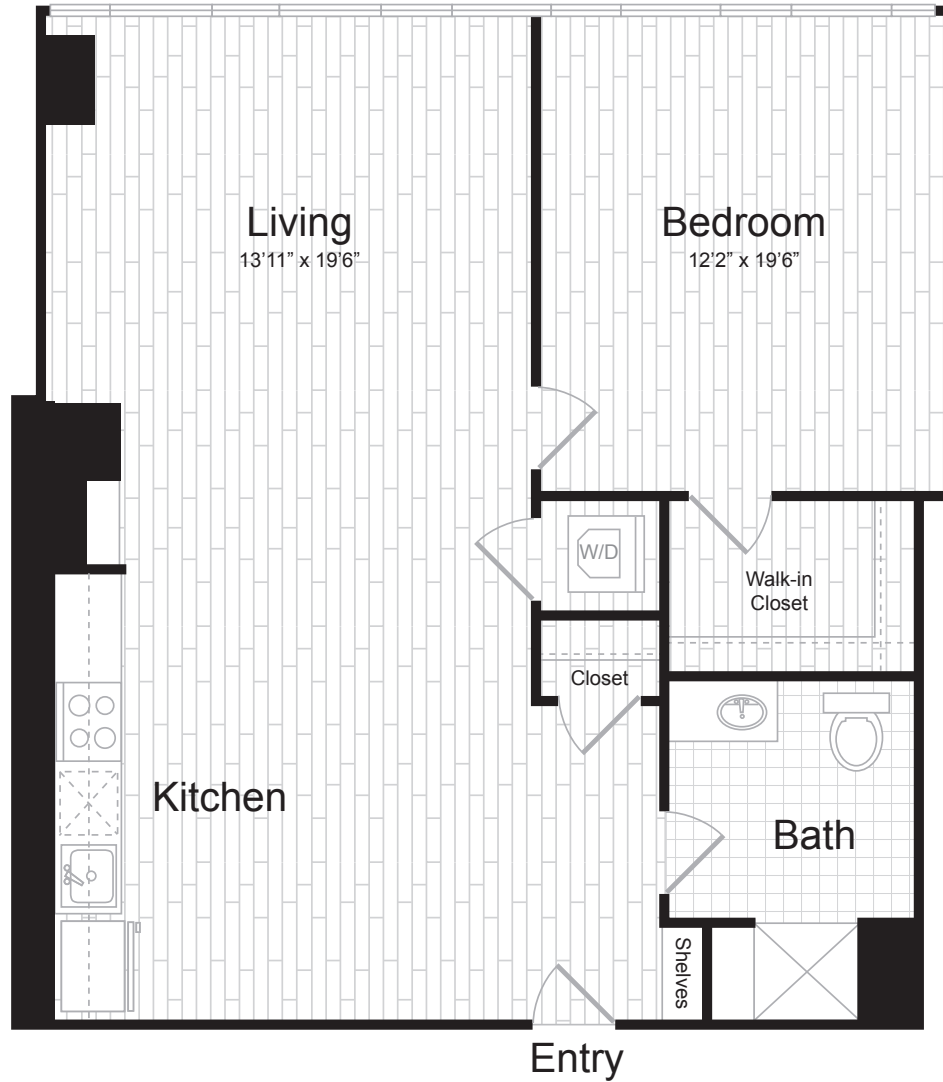

1 BR |

1 BED / 1 BATH

737

SQ. FT.

	101 South Salina Street Syracuse, NY 13202
	www.liveatthetreasury.com

* Pricing and availability are subject to change. Rent is based on monthly frequency. Additional fees may apply, such as but not limited to package delivery, trash, water, amenities, etc.

** Floorplans are artist's rendering. All dimensions are approximate. Actual product and specifications may vary in dimension or detail. Not all features are available in every apartment. Please see a representative for details.