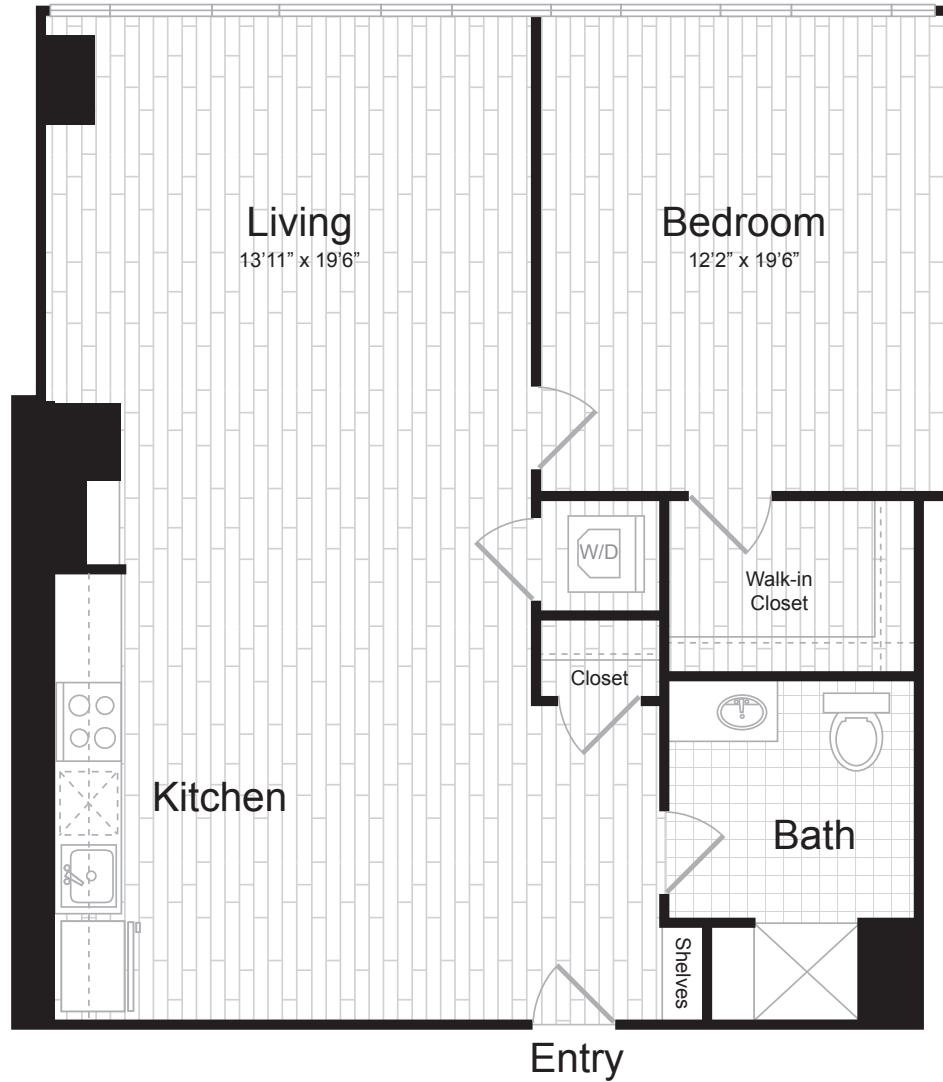

# 1 BR |

1 BED / 1 BATH

# 737

SQ. FT.

 <b>THE TREASURY</b>	101 South Salina Street   Syracuse, NY 13202
	<a href="http://www.liveatthetresury.com">www.liveatthetresury.com</a>

*Floor plans are artist's rendering. All dimensions are approximate. Actual product and specifications may vary in dimension or detail. Not all features are available in every rental. Please see a representative for details.*