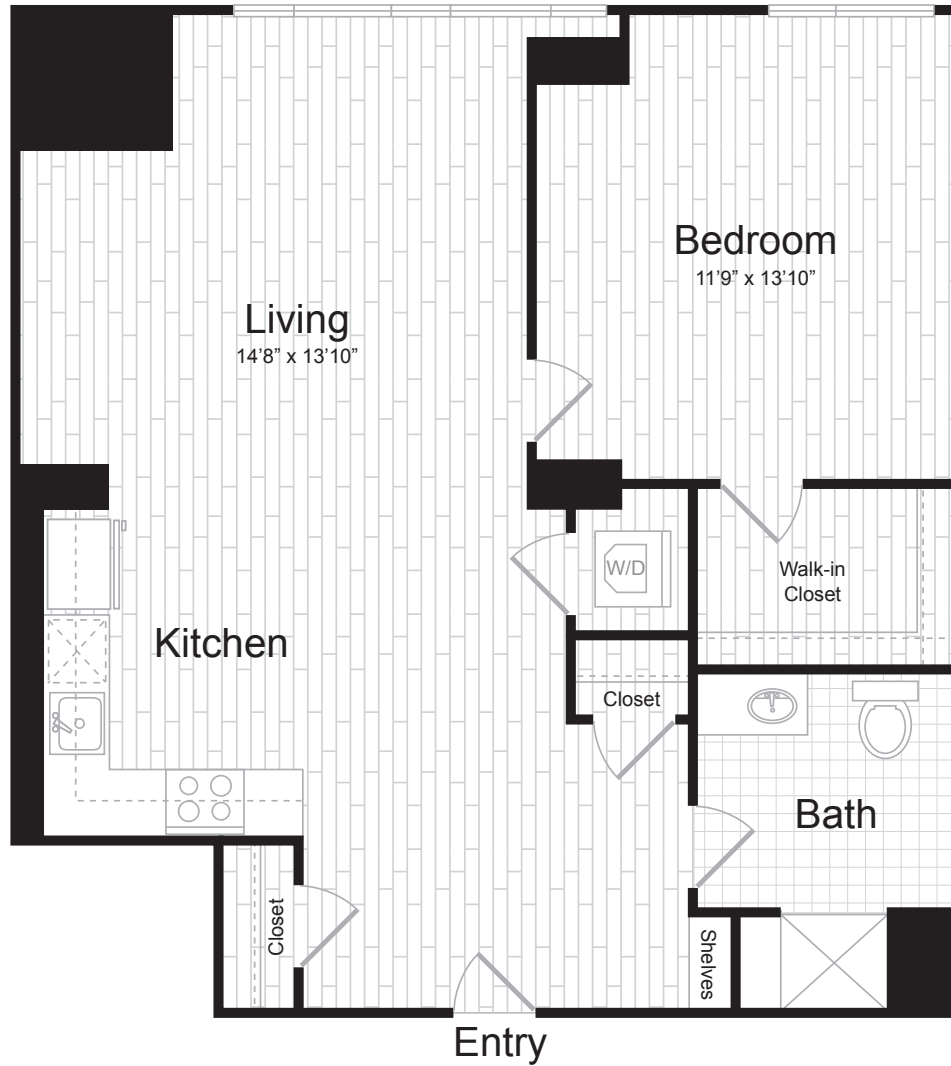

1 BR J

1 BED / 1 BATH

712

SQ. FT.

 THE TREASURY	101 South Salina Street Syracuse, NY 13202
	www.liveatthetresury.com

* Pricing and availability are subject to change. Rent is based on monthly frequency. Additional fees may apply, such as but not limited to package delivery, trash, water, amenities, etc.

** Floorplans are artist's rendering. All dimensions are approximate. Actual product and specifications may vary in dimension or detail. Not all features are available in every apartment. Please see a representative for details.