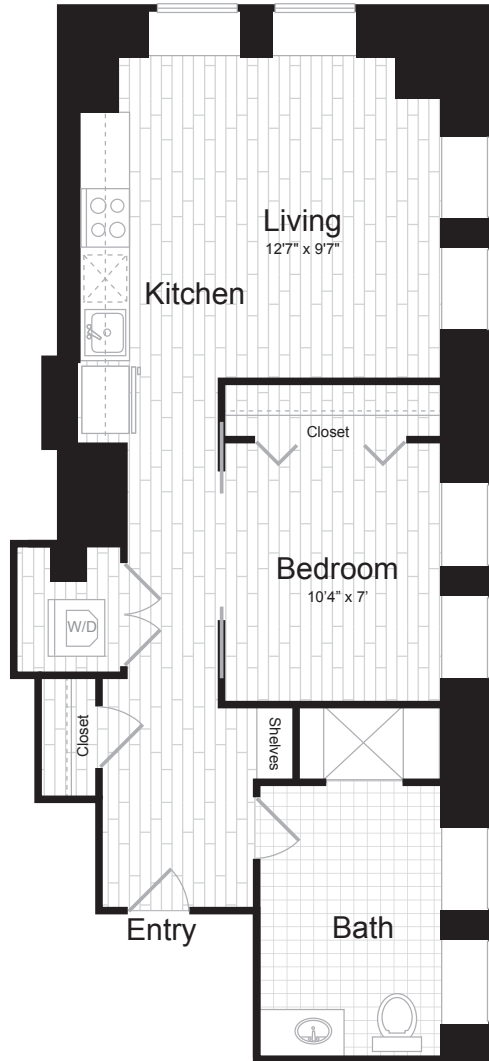

1 BR M

1 BED / 1 BATH

512

SQ. FT.

 THE TREASURY	101 South Salina Street Syracuse, NY 13202
	www.liveatthetresury.com

* Pricing and availability are subject to change. Rent is based on monthly frequency. Additional fees may apply, such as but not limited to package delivery, trash, water, amenities, etc.

** Floorplans are artist's rendering. All dimensions are approximate. Actual product and specifications may vary in dimension or detail. Not all features are available in every apartment. Please see a representative for details.