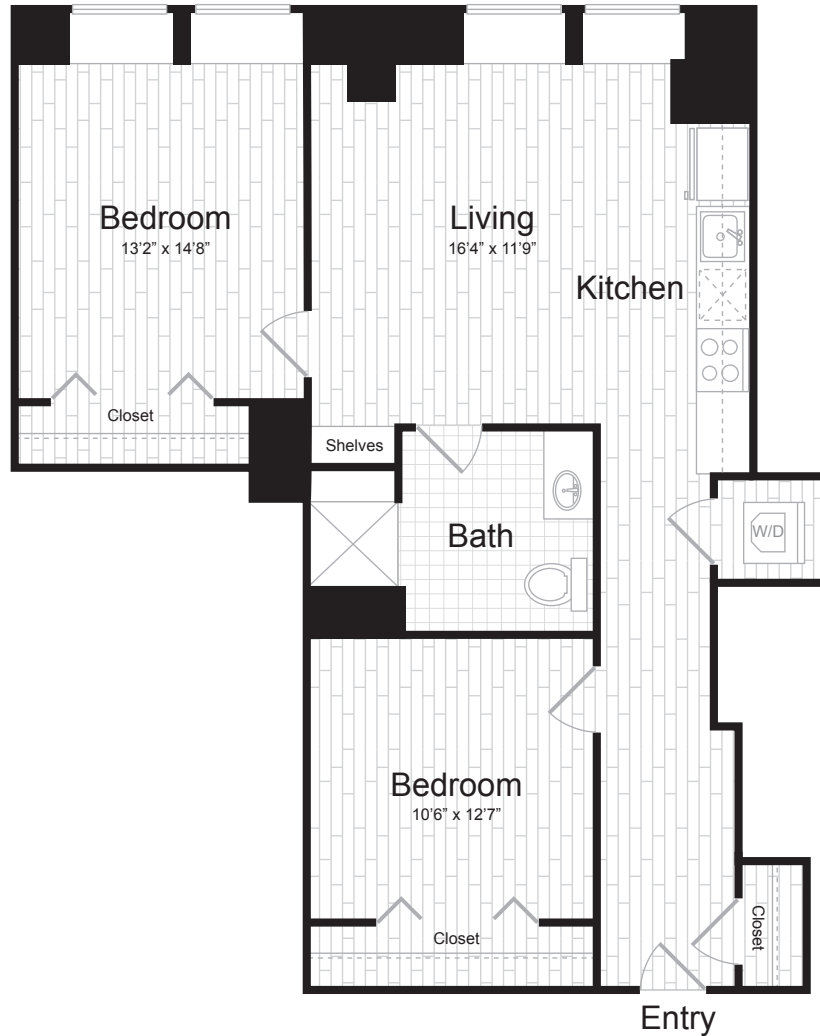

# 2 BR A

2 BED / 1 BATH

655  
SQ. FT.

 THE TREASURY	101 South Salina Street   Syracuse, NY 13202
	<a href="http://www.liveatthetresury.com">www.liveatthetresury.com</a>

\* Pricing and availability are subject to change. Rent is based on monthly frequency. Additional fees may apply, such as but not limited to package delivery, trash, water, amenities, etc.

\*\* Floorplans are artist's rendering. All dimensions are approximate. Actual product and specifications may vary in dimension or detail. Not all features are available in every apartment. Please see a representative for details.