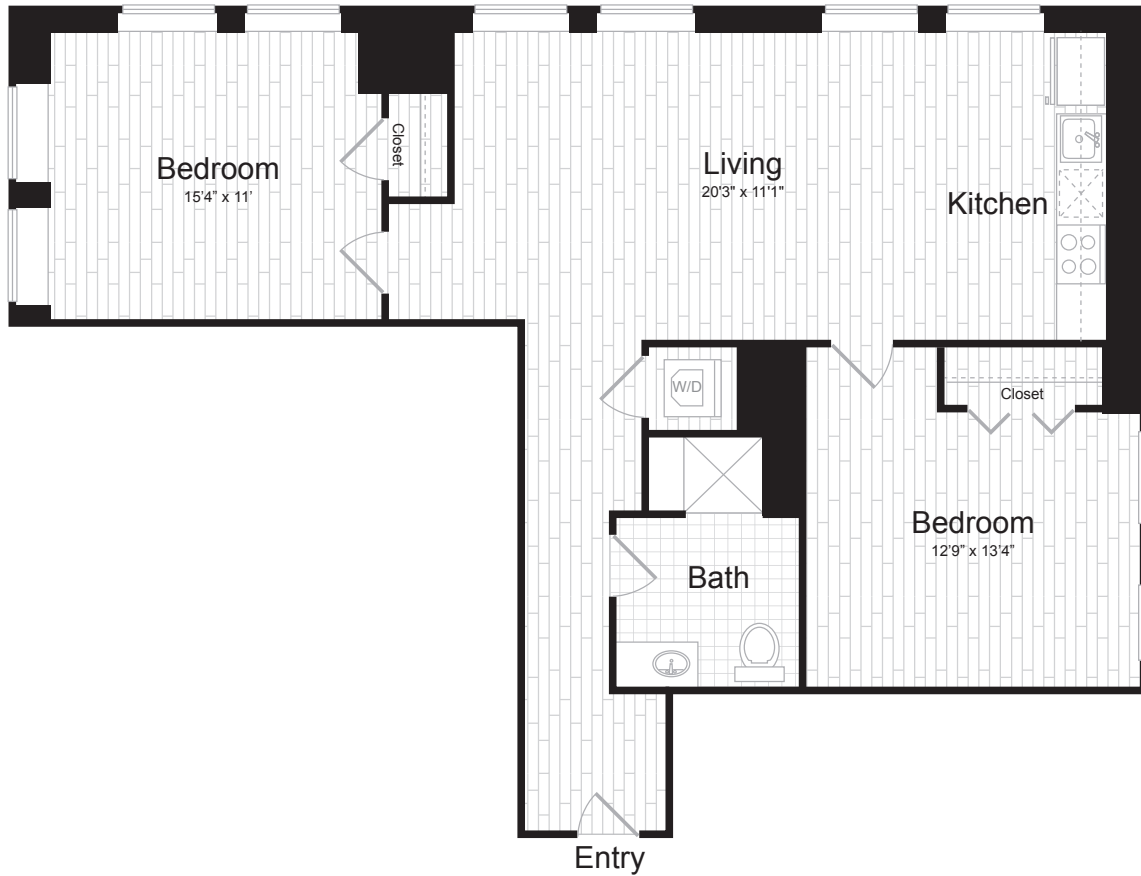

2 BR D

2 BED / 1 BATH

796

SQ. FT.

 THE TREASURY	101 South Salina Street Syracuse, NY 13202
	www.liveatthetresury.com

* Pricing and availability are subject to change. Rent is based on monthly frequency. Additional fees may apply, such as but not limited to package delivery, trash, water, amenities, etc.

** Floorplans are artist's rendering. All dimensions are approximate. Actual product and specifications may vary in dimension or detail. Not all features are available in every apartment. Please see a representative for details.