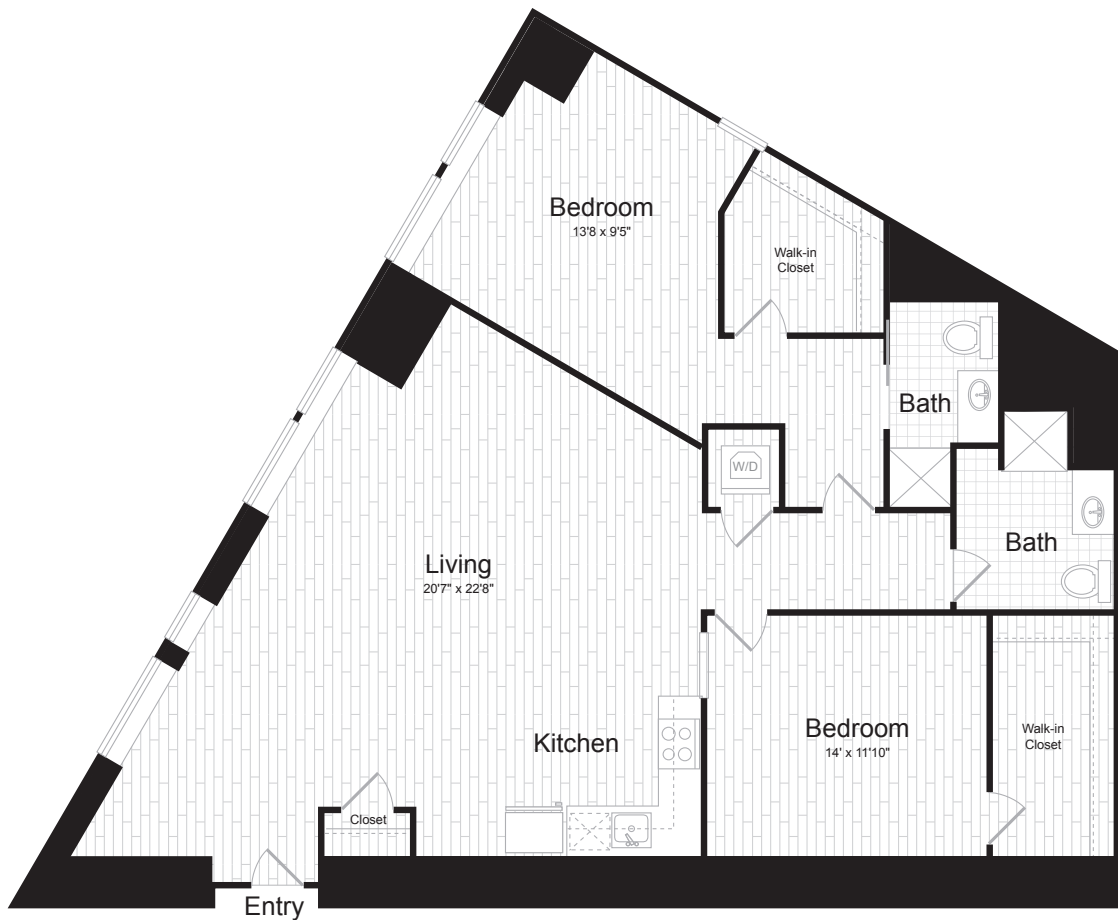

2 BR E

2 BED / 2 BATH

1193

SQ. FT.

 THE TREASURY	101 South Salina Street Syracuse, NY 13202
	www.liveatthetresury.com

* Pricing and availability are subject to change. Rent is based on monthly frequency. Additional fees may apply, such as but not limited to package delivery, trash, water, amenities, etc.

** Floorplans are artist's rendering. All dimensions are approximate. Actual product and specifications may vary in dimension or detail. Not all features are available in every apartment. Please see a representative for details.