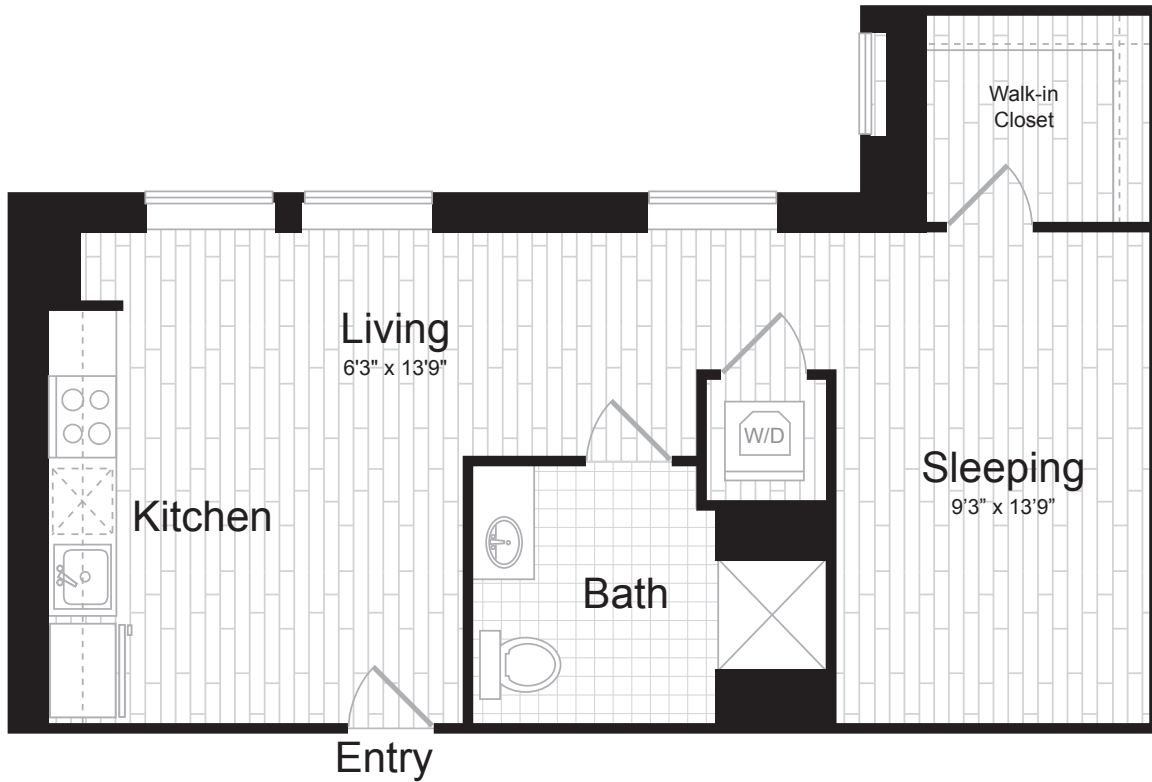

JR 1BR A

STUDIO / 1 BATH

463

SQ. FT.

 THE TREASURY	101 South Salina Street Syracuse, NY 13202
	www.liveatthetresury.com

* Pricing and availability are subject to change. Rent is based on monthly frequency. Additional fees may apply, such as but not limited to package delivery, trash, water, amenities, etc.

** Floorplans are artist's rendering. All dimensions are approximate. Actual product and specifications may vary in dimension or detail. Not all features are available in every apartment. Please see a representative for details.