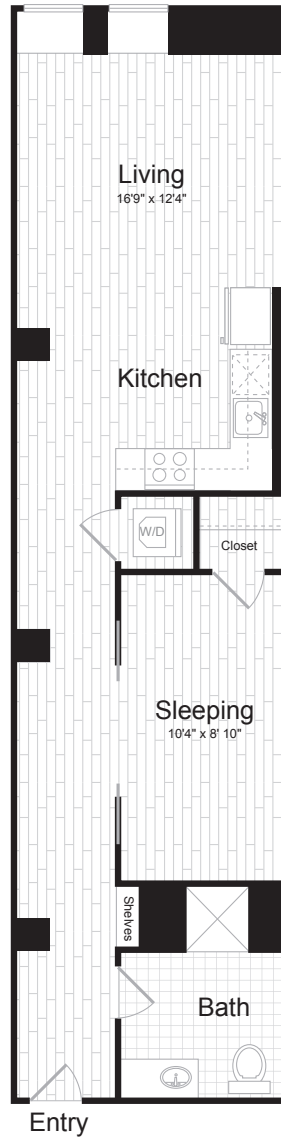

# JR 1BR C

STUDIO / 1 BATH

# 595

SQ. FT.

 THE TREASURY	101 South Salina Street   Syracuse, NY 13202
	<a href="http://www.liveatthetresury.com">www.liveatthetresury.com</a>

*Floor plans are artist's rendering. All dimensions are approximate. Actual product and specifications may vary in dimension or detail. Not all features are available in every rental. Please see a representative for details.*