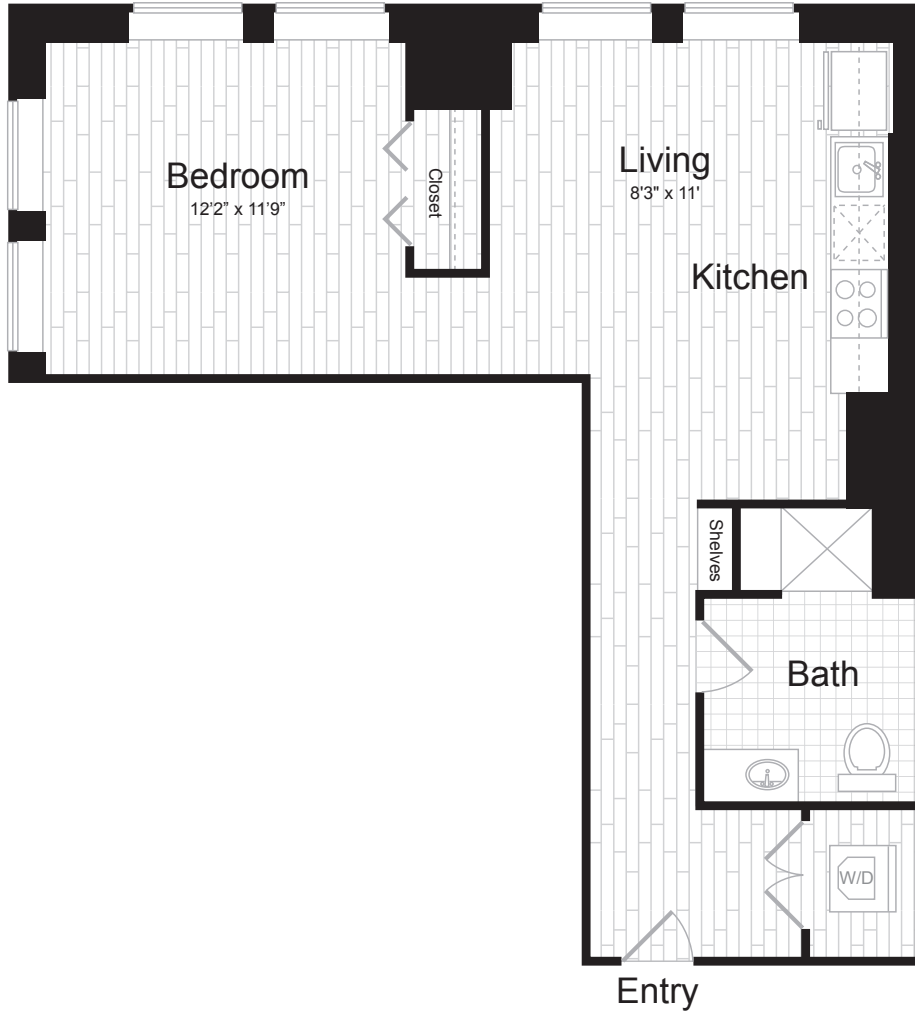

# JR 1BR D

STUDIO / 1 BATH

# 512

SQ. FT.

 THE TREASURY	101 South Salina Street   Syracuse, NY 13202
	<a href="http://www.liveatthetresury.com">www.liveatthetresury.com</a>

\* Pricing and availability are subject to change. Rent is based on monthly frequency. Additional fees may apply, such as but not limited to package delivery, trash, water, amenities, etc.

\*\* Floorplans are artist's rendering. All dimensions are approximate. Actual product and specifications may vary in dimension or detail. Not all features are available in every apartment. Please see a representative for details.