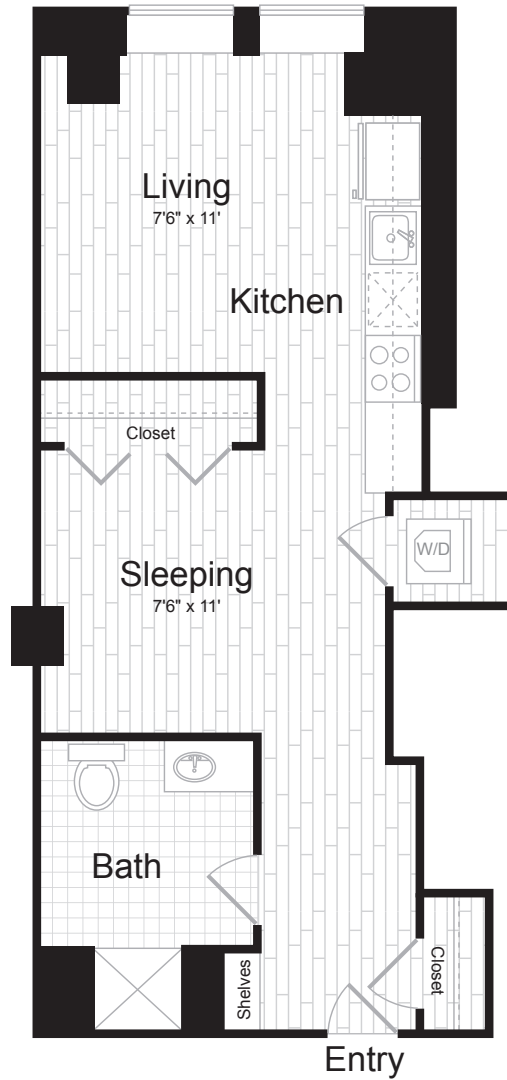

STUDIO A.1

STUDIO / 1 BATH

410

SQ. FT.

 THE TREASURY	101 South Salina Street Syracuse, NY 13202
	www.liveatthetresury.com

* Pricing and availability are subject to change. Rent is based on monthly frequency. Additional fees may apply, such as but not limited to package delivery, trash, water, amenities, etc.

** Floorplans are artist's rendering. All dimensions are approximate. Actual product and specifications may vary in dimension or detail. Not all features are available in every apartment. Please see a representative for details.