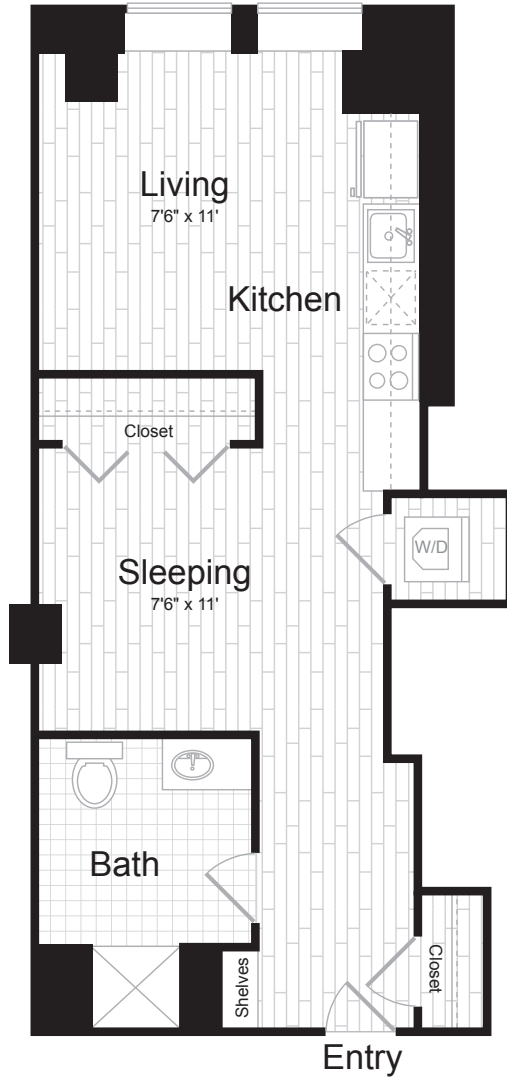

# STUDIO A.1

STUDIO / 1 BATH

# 410

SQ. FT.

 THE TREASURY	101 South Salina Street   Syracuse, NY 13202
	<a href="http://www.liveatthetresury.com">www.liveatthetresury.com</a>

Floor plans are artist's rendering. All dimensions are approximate. Actual product and specifications may vary in dimension or detail. Not all features are available in every rental. Please see a representative for details.