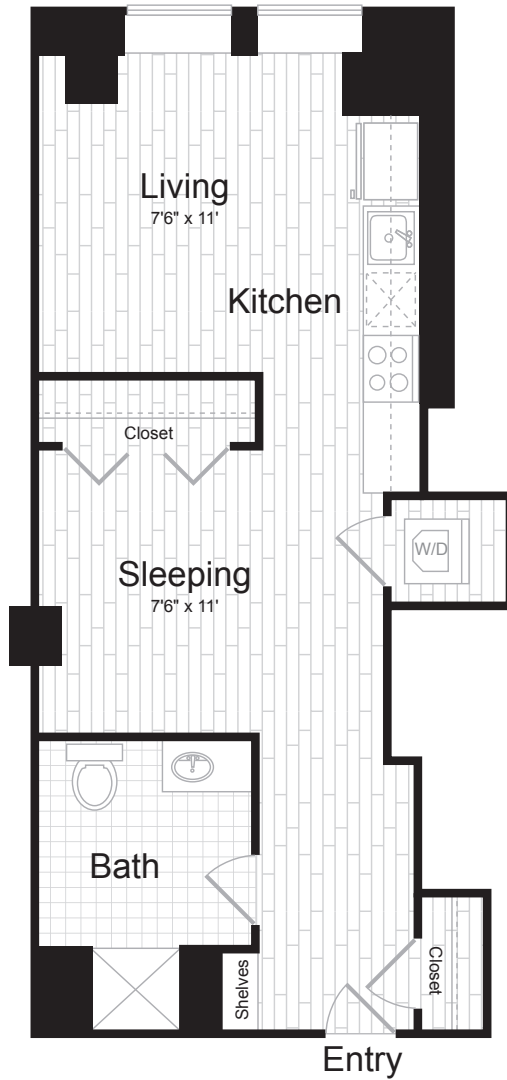

# STUDIO A

STUDIO / 1 BATH

# 407

SQ. FT.

 THE TREASURY	101 South Salina Street   Syracuse, NY 13202
	<a href="http://www.liveatthetresury.com">www.liveatthetresury.com</a>

\* Pricing and availability are subject to change. Rent is based on monthly frequency. Additional fees may apply, such as but not limited to package delivery, trash, water, amenities, etc.

\*\* Floorplans are artist's rendering. All dimensions are approximate. Actual product and specifications may vary in dimension or detail. Not all features are available in every apartment. Please see a representative for details.