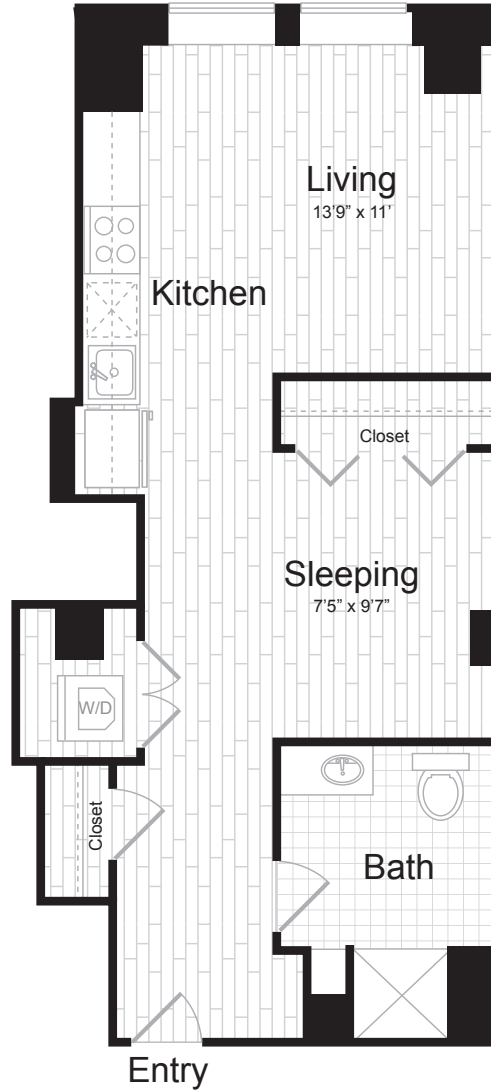

# STUDIO B.1

STUDIO / 1 BATH

451  
SQ. FT.

 THE TREASURY	101 South Salina Street   Syracuse, NY 13202
	<a href="http://www.liveatthetresury.com">www.liveatthetresury.com</a>

\* Pricing and availability are subject to change. Rent is based on monthly frequency. Additional fees may apply, such as but not limited to package delivery, trash, water, amenities, etc.

\*\* Floorplans are artist's rendering. All dimensions are approximate. Actual product and specifications may vary in dimension or detail. Not all features are available in every apartment. Please see a representative for details.