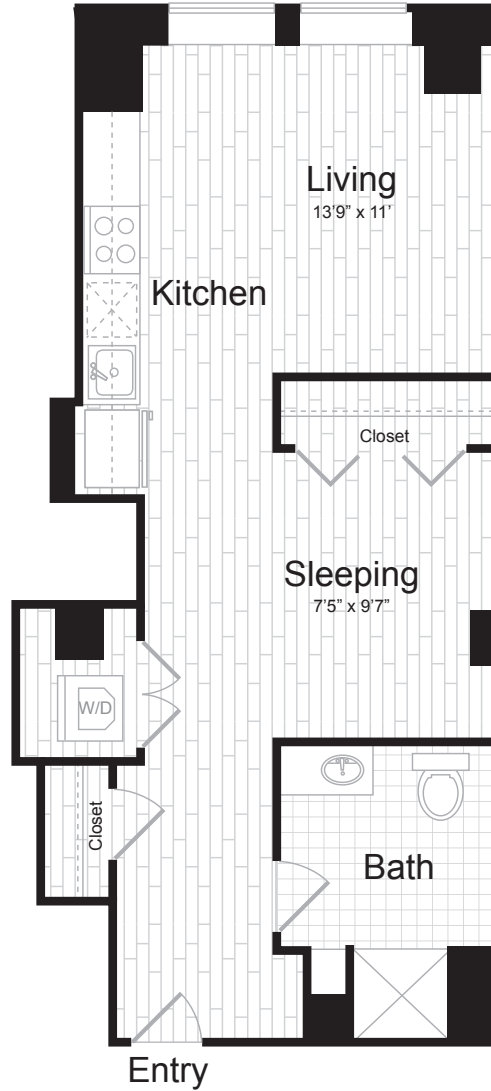

STUDIO B.1

STUDIO / 1 BATH

451
SQ. FT.

 THE TREASURY	101 South Salina Street Syracuse, NY 13202
	www.liveatthetresury.com

Floor plans are artist's rendering. All dimensions are approximate. Actual product and specifications may vary in dimension or detail. Not all features are available in every rental. Please see a representative for details.