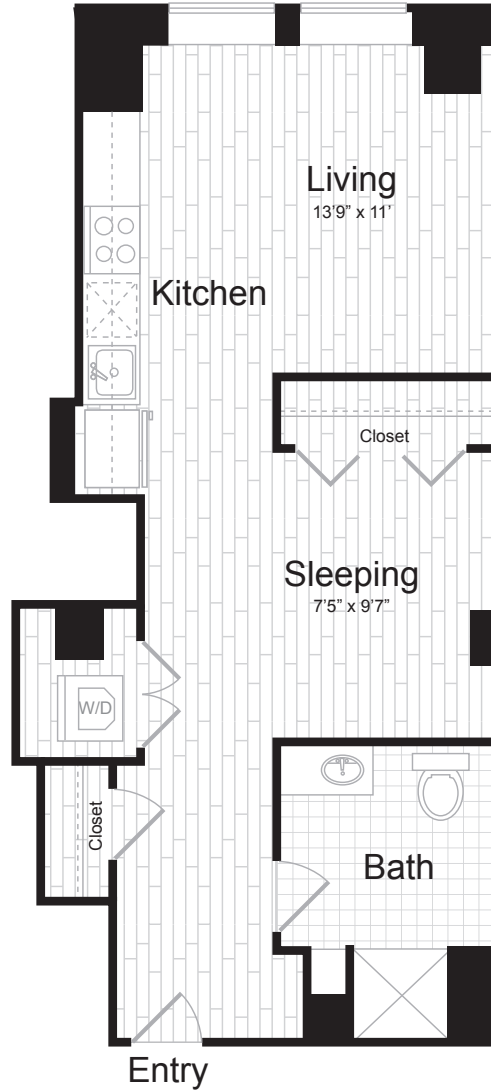

STUDIO B

STUDIO / 1 BATH

455

SQ. FT.

 THE TREASURY	101 South Salina Street Syracuse, NY 13202
	www.liveatthetresury.com

* Pricing and availability are subject to change. Rent is based on monthly frequency. Additional fees may apply, such as but not limited to package delivery, trash, water, amenities, etc.

** Floorplans are artist's rendering. All dimensions are approximate. Actual product and specifications may vary in dimension or detail. Not all features are available in every apartment. Please see a representative for details.