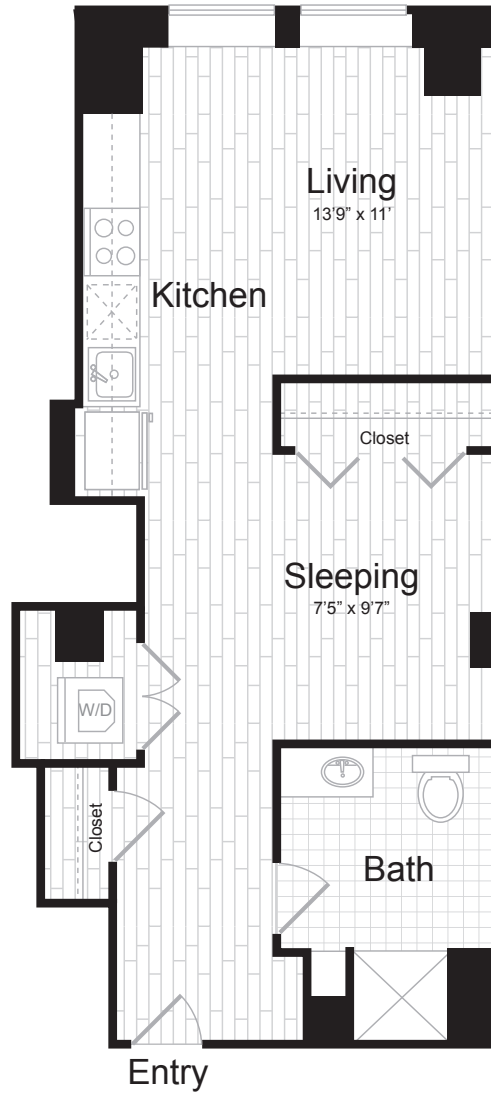

# STUDIO B

STUDIO / 1 BATH

# 455

SQ. FT.

 THE TREASURY	101 South Salina Street   Syracuse, NY 13202
	<a href="http://www.liveatthetresury.com">www.liveatthetresury.com</a>

Floor plans are artist's rendering. All dimensions are approximate. Actual product and specifications may vary in dimension or detail. Not all features are available in every rental. Please see a representative for details.