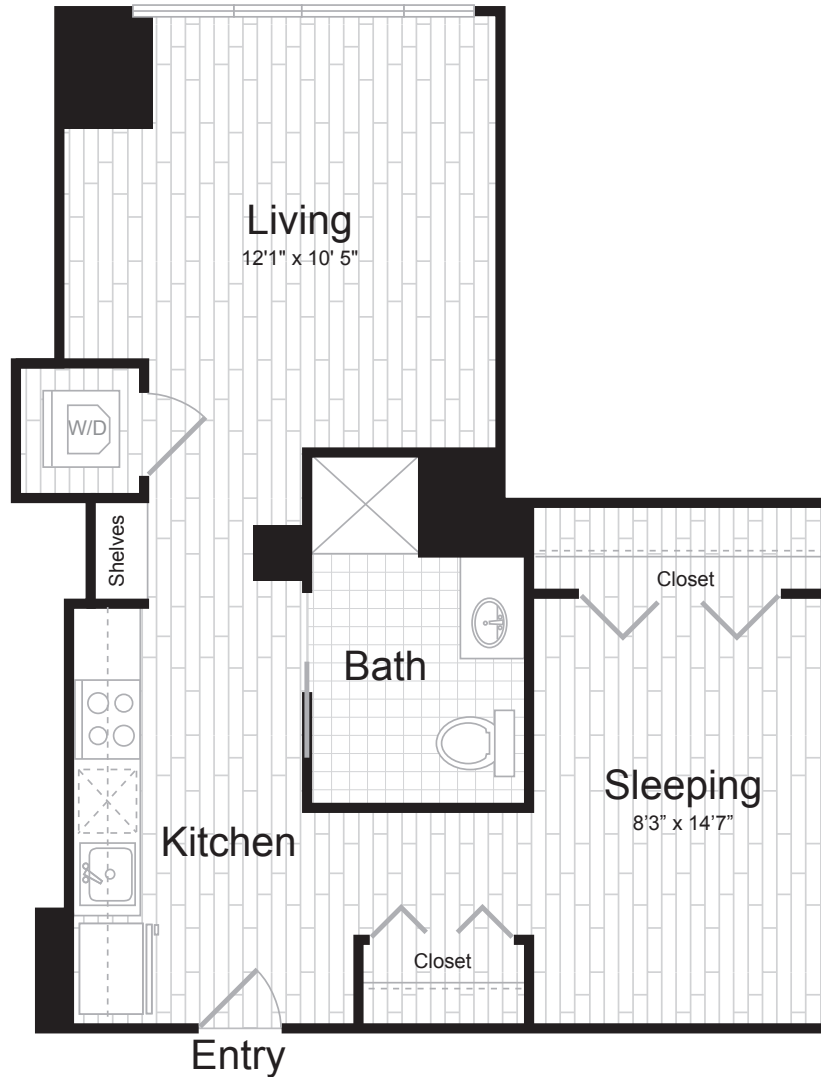

STUDIO C

STUDIO / 1 BATH

453

SQ. FT.

 THE TREASURY	101 South Salina Street Syracuse, NY 13202
	www.liveatthetresury.com

Floor plans are artist's rendering. All dimensions are approximate. Actual product and specifications may vary in dimension or detail. Not all features are available in every rental. Please see a representative for details.