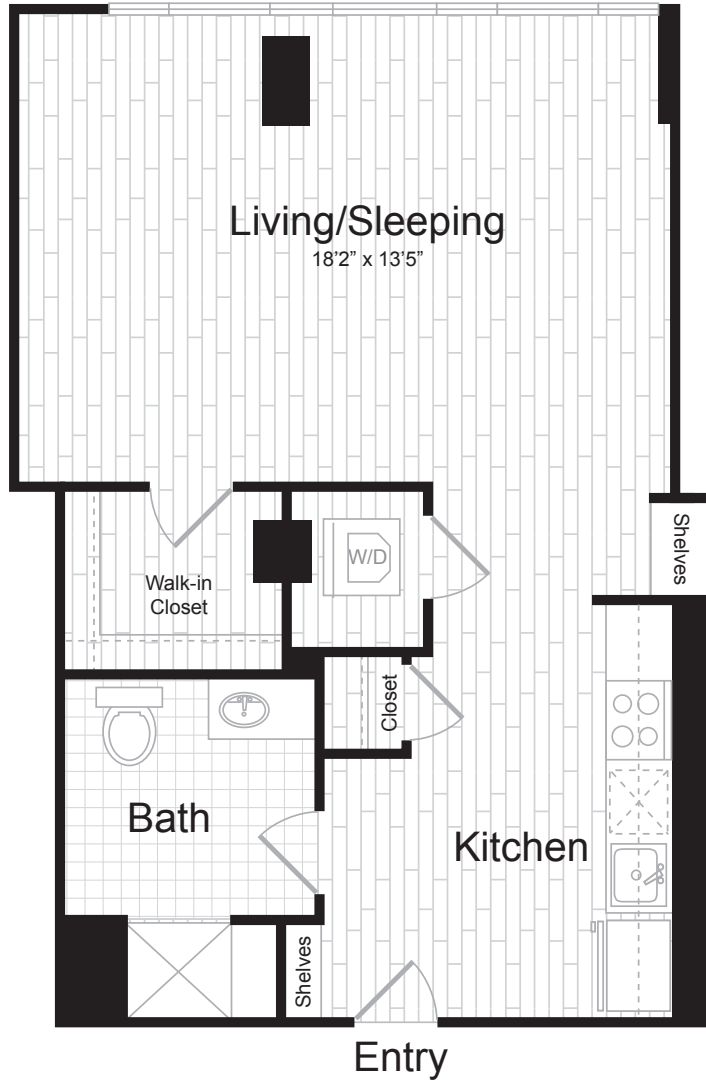

STUDIO D.2

STUDIO / 1 BATH

521

SQ. FT.

 THE TREASURY	101 South Salina Street Syracuse, NY 13202
	www.liveatthetresury.com

* Pricing and availability are subject to change. Rent is based on monthly frequency. Additional fees may apply, such as but not limited to package delivery, trash, water, amenities, etc.

** Floorplans are artist's rendering. All dimensions are approximate. Actual product and specifications may vary in dimension or detail. Not all features are available in every apartment. Please see a representative for details.