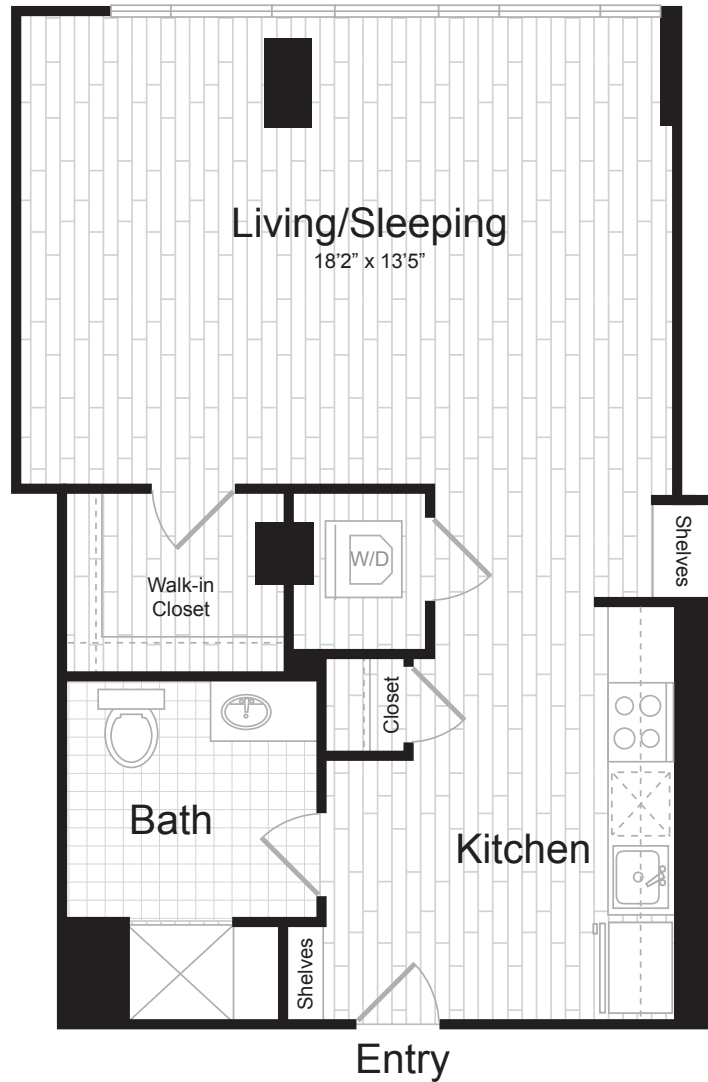

# STUDIO D.2

STUDIO / 1 BATH

# 521

SQ. FT.

 THE TREASURY	101 South Salina Street   Syracuse, NY 13202
	<a href="http://www.liveatthetresury.com">www.liveatthetresury.com</a>

Floor plans are artist's rendering. All dimensions are approximate. Actual product and specifications may vary in dimension or detail. Not all features are available in every rental. Please see a representative for details.