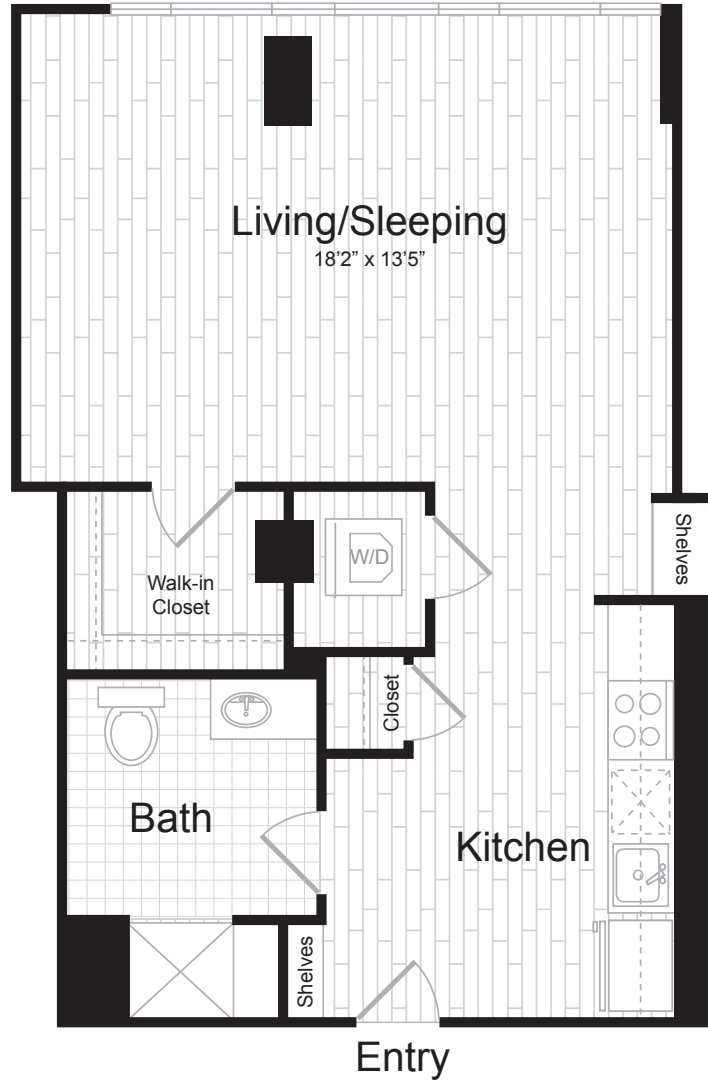

STUDIO D.3

STUDIO / 1 BATH

478

SQ. FT.

 THE TREASURY	101 South Salina Street Syracuse, NY 13202
	www.liveatthetresury.com

* Pricing and availability are subject to change. Rent is based on monthly frequency. Additional fees may apply, such as but not limited to package delivery, trash, water, amenities, etc.

** Floorplans are artist's rendering. All dimensions are approximate. Actual product and specifications may vary in dimension or detail. Not all features are available in every apartment. Please see a representative for details.