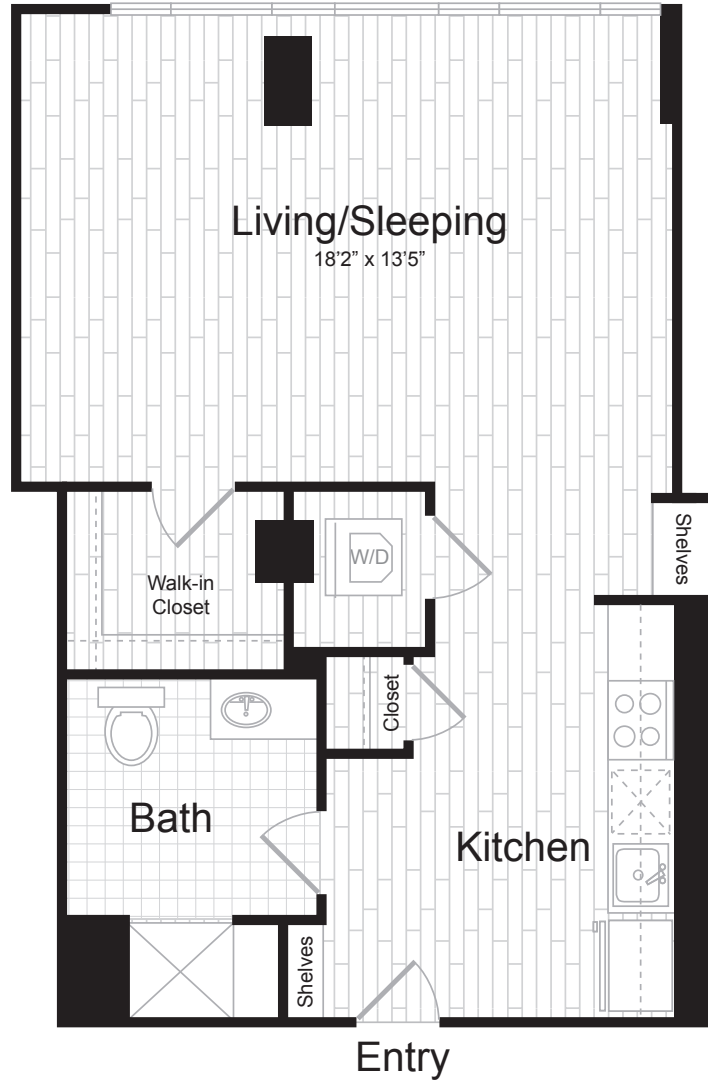

STUDIO D.4

STUDIO / 1 BATH

508

SQ. FT.

 THE TREASURY	101 South Salina Street Syracuse, NY 13202
	www.liveatthetresury.com

* Pricing and availability are subject to change. Rent is based on monthly frequency. Additional fees may apply, such as but not limited to package delivery, trash, water, amenities, etc.

** Floorplans are artist's rendering. All dimensions are approximate. Actual product and specifications may vary in dimension or detail. Not all features are available in every apartment. Please see a representative for details.