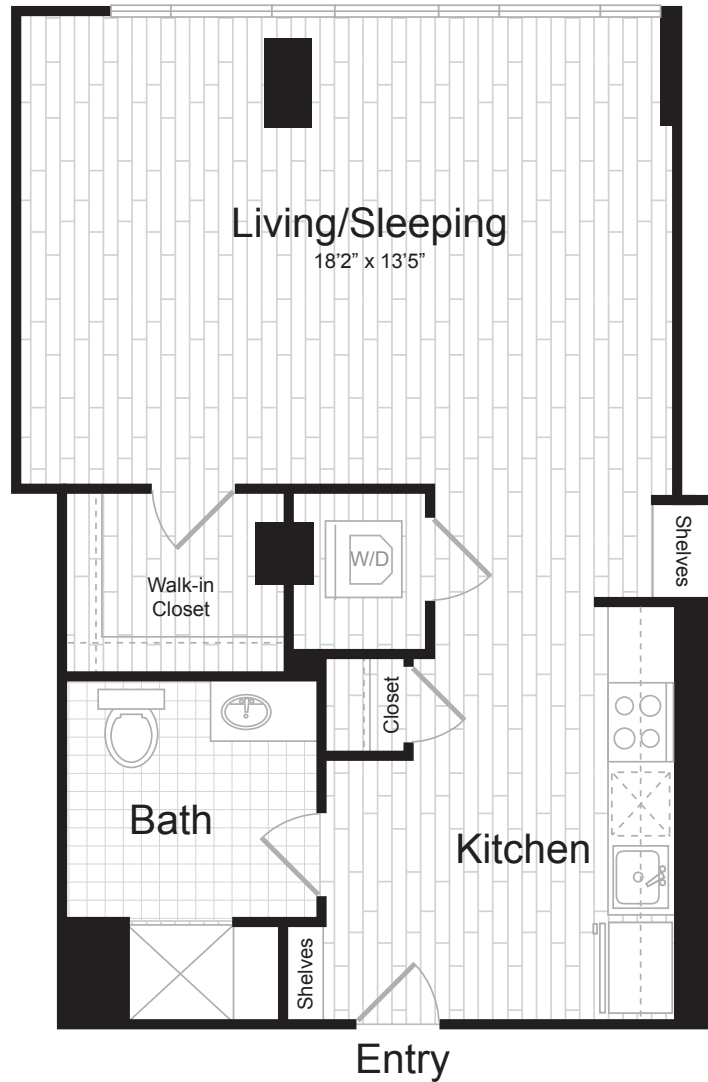

STUDIO D.4

STUDIO / 1 BATH

508

SQ. FT.

 THE TREASURY	101 South Salina Street Syracuse, NY 13202
	www.liveatthetresury.com

Floor plans are artist's rendering. All dimensions are approximate. Actual product and specifications may vary in dimension or detail. Not all features are available in every rental. Please see a representative for details.