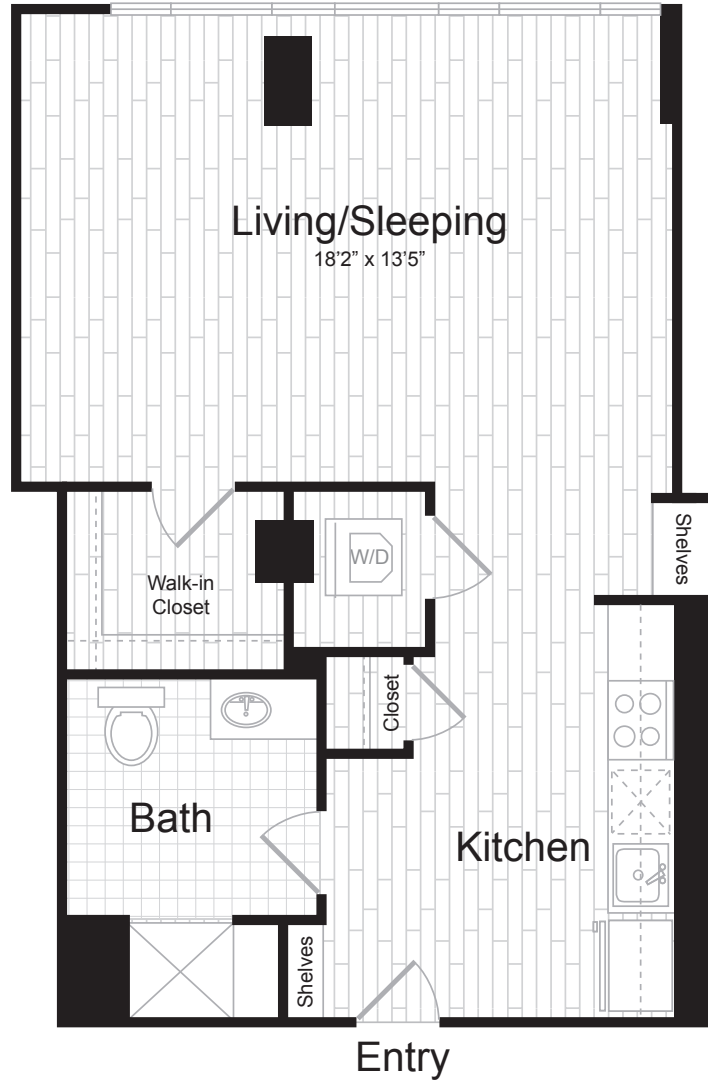

STUDIO D

STUDIO / 1 BATH

473

SQ. FT.

 THE TREASURY	101 South Salina Street Syracuse, NY 13202
	www.liveatthetresury.com

* Pricing and availability are subject to change. Rent is based on monthly frequency. Additional fees may apply, such as but not limited to package delivery, trash, water, amenities, etc.

** Floorplans are artist's rendering. All dimensions are approximate. Actual product and specifications may vary in dimension or detail. Not all features are available in every apartment. Please see a representative for details.