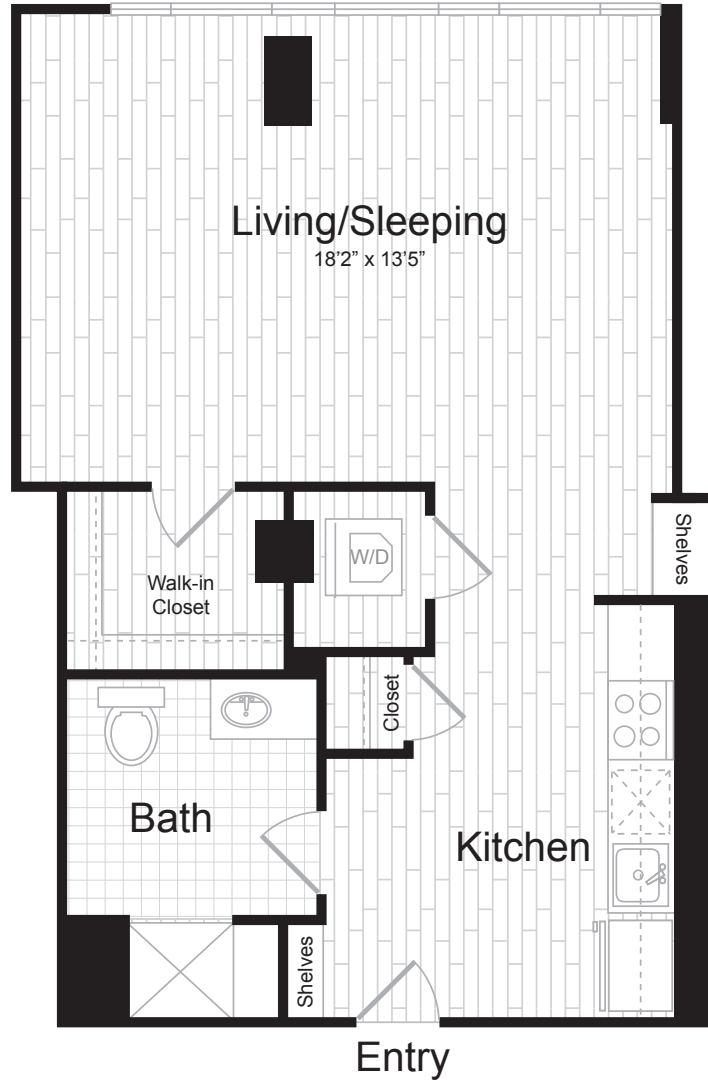

STUDIO D

STUDIO / 1 BATH

473

SQ. FT.

 THE TREASURY	101 South Salina Street Syracuse, NY 13202
	www.liveatthetresury.com

Floor plans are artist's rendering. All dimensions are approximate. Actual product and specifications may vary in dimension or detail. Not all features are available in every rental. Please see a representative for details.